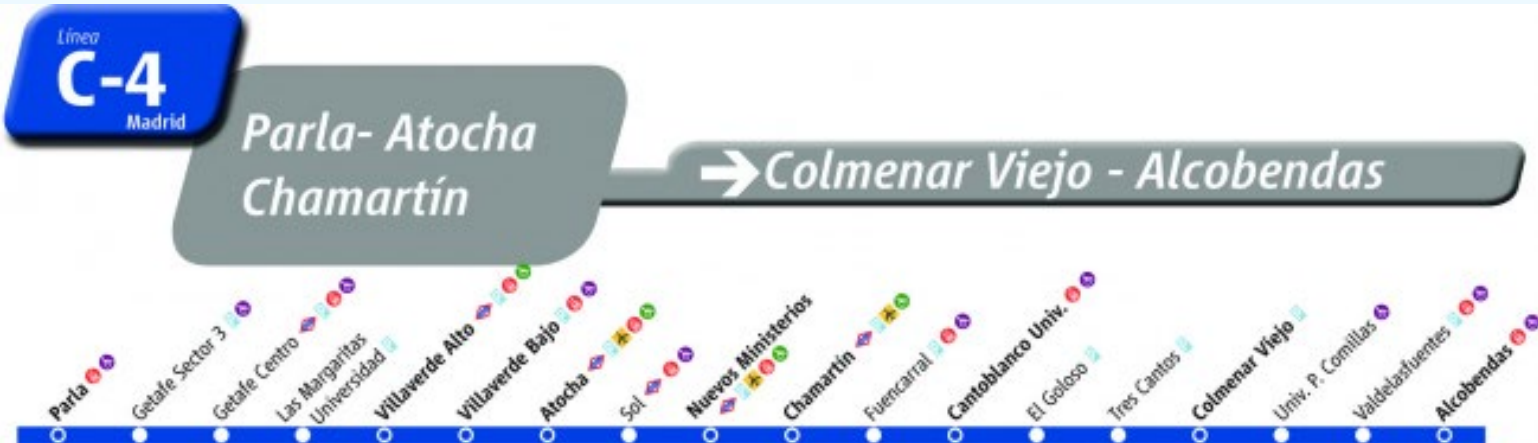

Public

TRANSPORTATION

Your best transport option?

ABONO JOVEN

- Including: Metro, Renfe Cercanías (trains), Buses (urban and interurban)
- Until 26 years old: 8€/month

To get it you need to make an appointment, or you can ask for it via online:

<https://tarjetatransportepublico.crtm.es/>

How to get to CANTOBLANCO CAMPUS?

RENFE Cercanías de Madrid

C-4 Parla - Atocha - Sol - Chamartín - Cantoblanco

Autobuses interurbanos de la Comunidad de Madrid

714 Madrid (Plaza Castilla) - Universidad Autónoma - Universidad de Comillas

827 Madrid (Canillejas) - Alcobendas - Universidad Autónoma - Tres Cantos

827A San Sebastián de los Reyes - Alcobendas - Universidad Autónoma

828 Madrid (Canillejas) - Alcobendas - Universidad Autónoma

How to get to the MEDICINE CAMPUS?