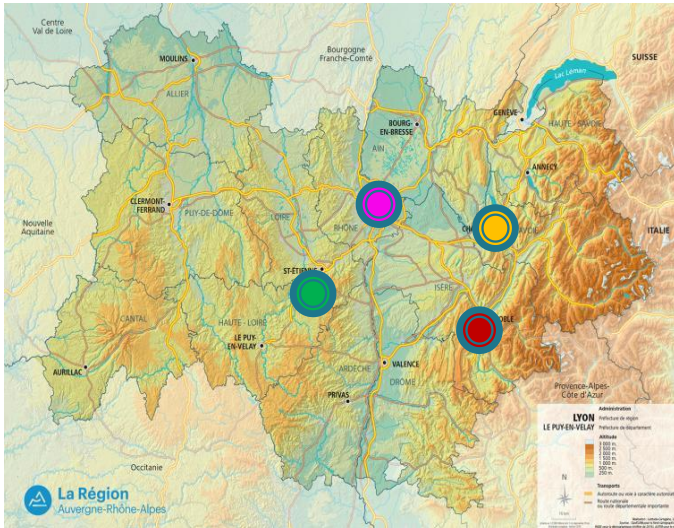

10 PARTNER INSTITUTIONS

Université Claude Bernard Lyon 1
Université Lumière Lyon 2
Université Jean Moulin Lyon 3
Ecole Centrale Lyon
INSA Lyon
Ecole normale supérieure Lyon
Université Jean Monnet Saint-Etienne
Université Savoie Mont-Blanc
Université Grenoble Alpes
Grenoble INP – UGA