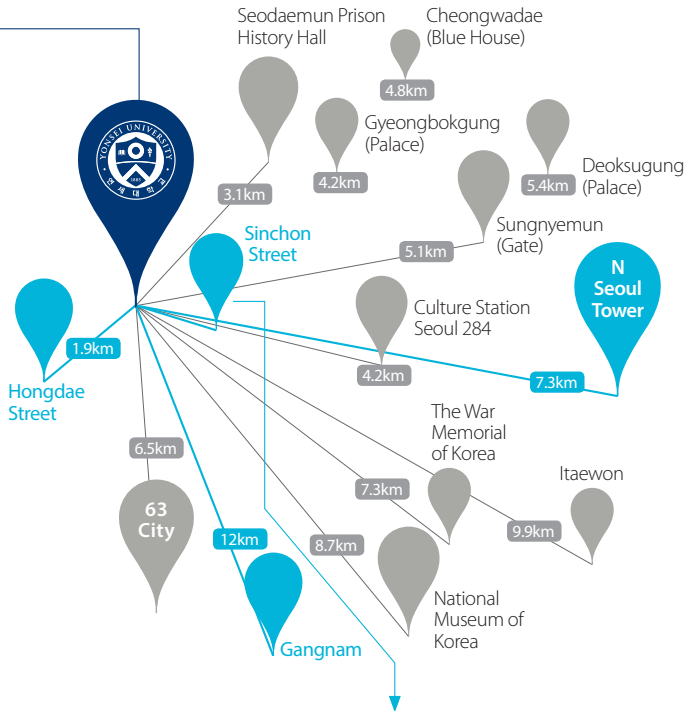

All students who are enrolled in the APRU and AEARU associate university will receive an APRU & AEARU Scholarship and it will be deducted from the tuition fee.

HOUSING

Due to the limited room availability, students are strongly recommended to apply for housing as soon as possible through the housing website (<https://dorm.yonsei.ac.kr/>) after receiving the YISS acceptance e-mail.

*For further information, please visit YISS website (summer.yonsei.ac.kr).

The Center of Traditional Culture

—The Heart of Seoul

Yonsei University is located in the center of the capital city of South Korea, Seoul, where you can witness a variety of traditional Korean culture. In addition to Korea's first Western health institution, Gwanghyewon which is located within the university, there are other nearby sites where you can experience traces of the 500-year history of the Joseon Dynasty, such as Deoksugung, Changdeok-gung, and Gyeongbok-gung. These sites are located only 15 minutes away from campus so that students may easily seek out these opportunities to experience Korea's traditional culture. The New York Times selected Seoul as one of the top three "must visit" cities of the world.

The Center of Youth Culture

—Sinchon

The Sinchon area around Yonsei campus is home to one of the most vibrant and exciting college towns in Seoul. With a rich array of facilities and activities, Sinchon creates a unique culture of its own and attracts young population from around the city and around the country. This is where one can mingle the youth of Korea.